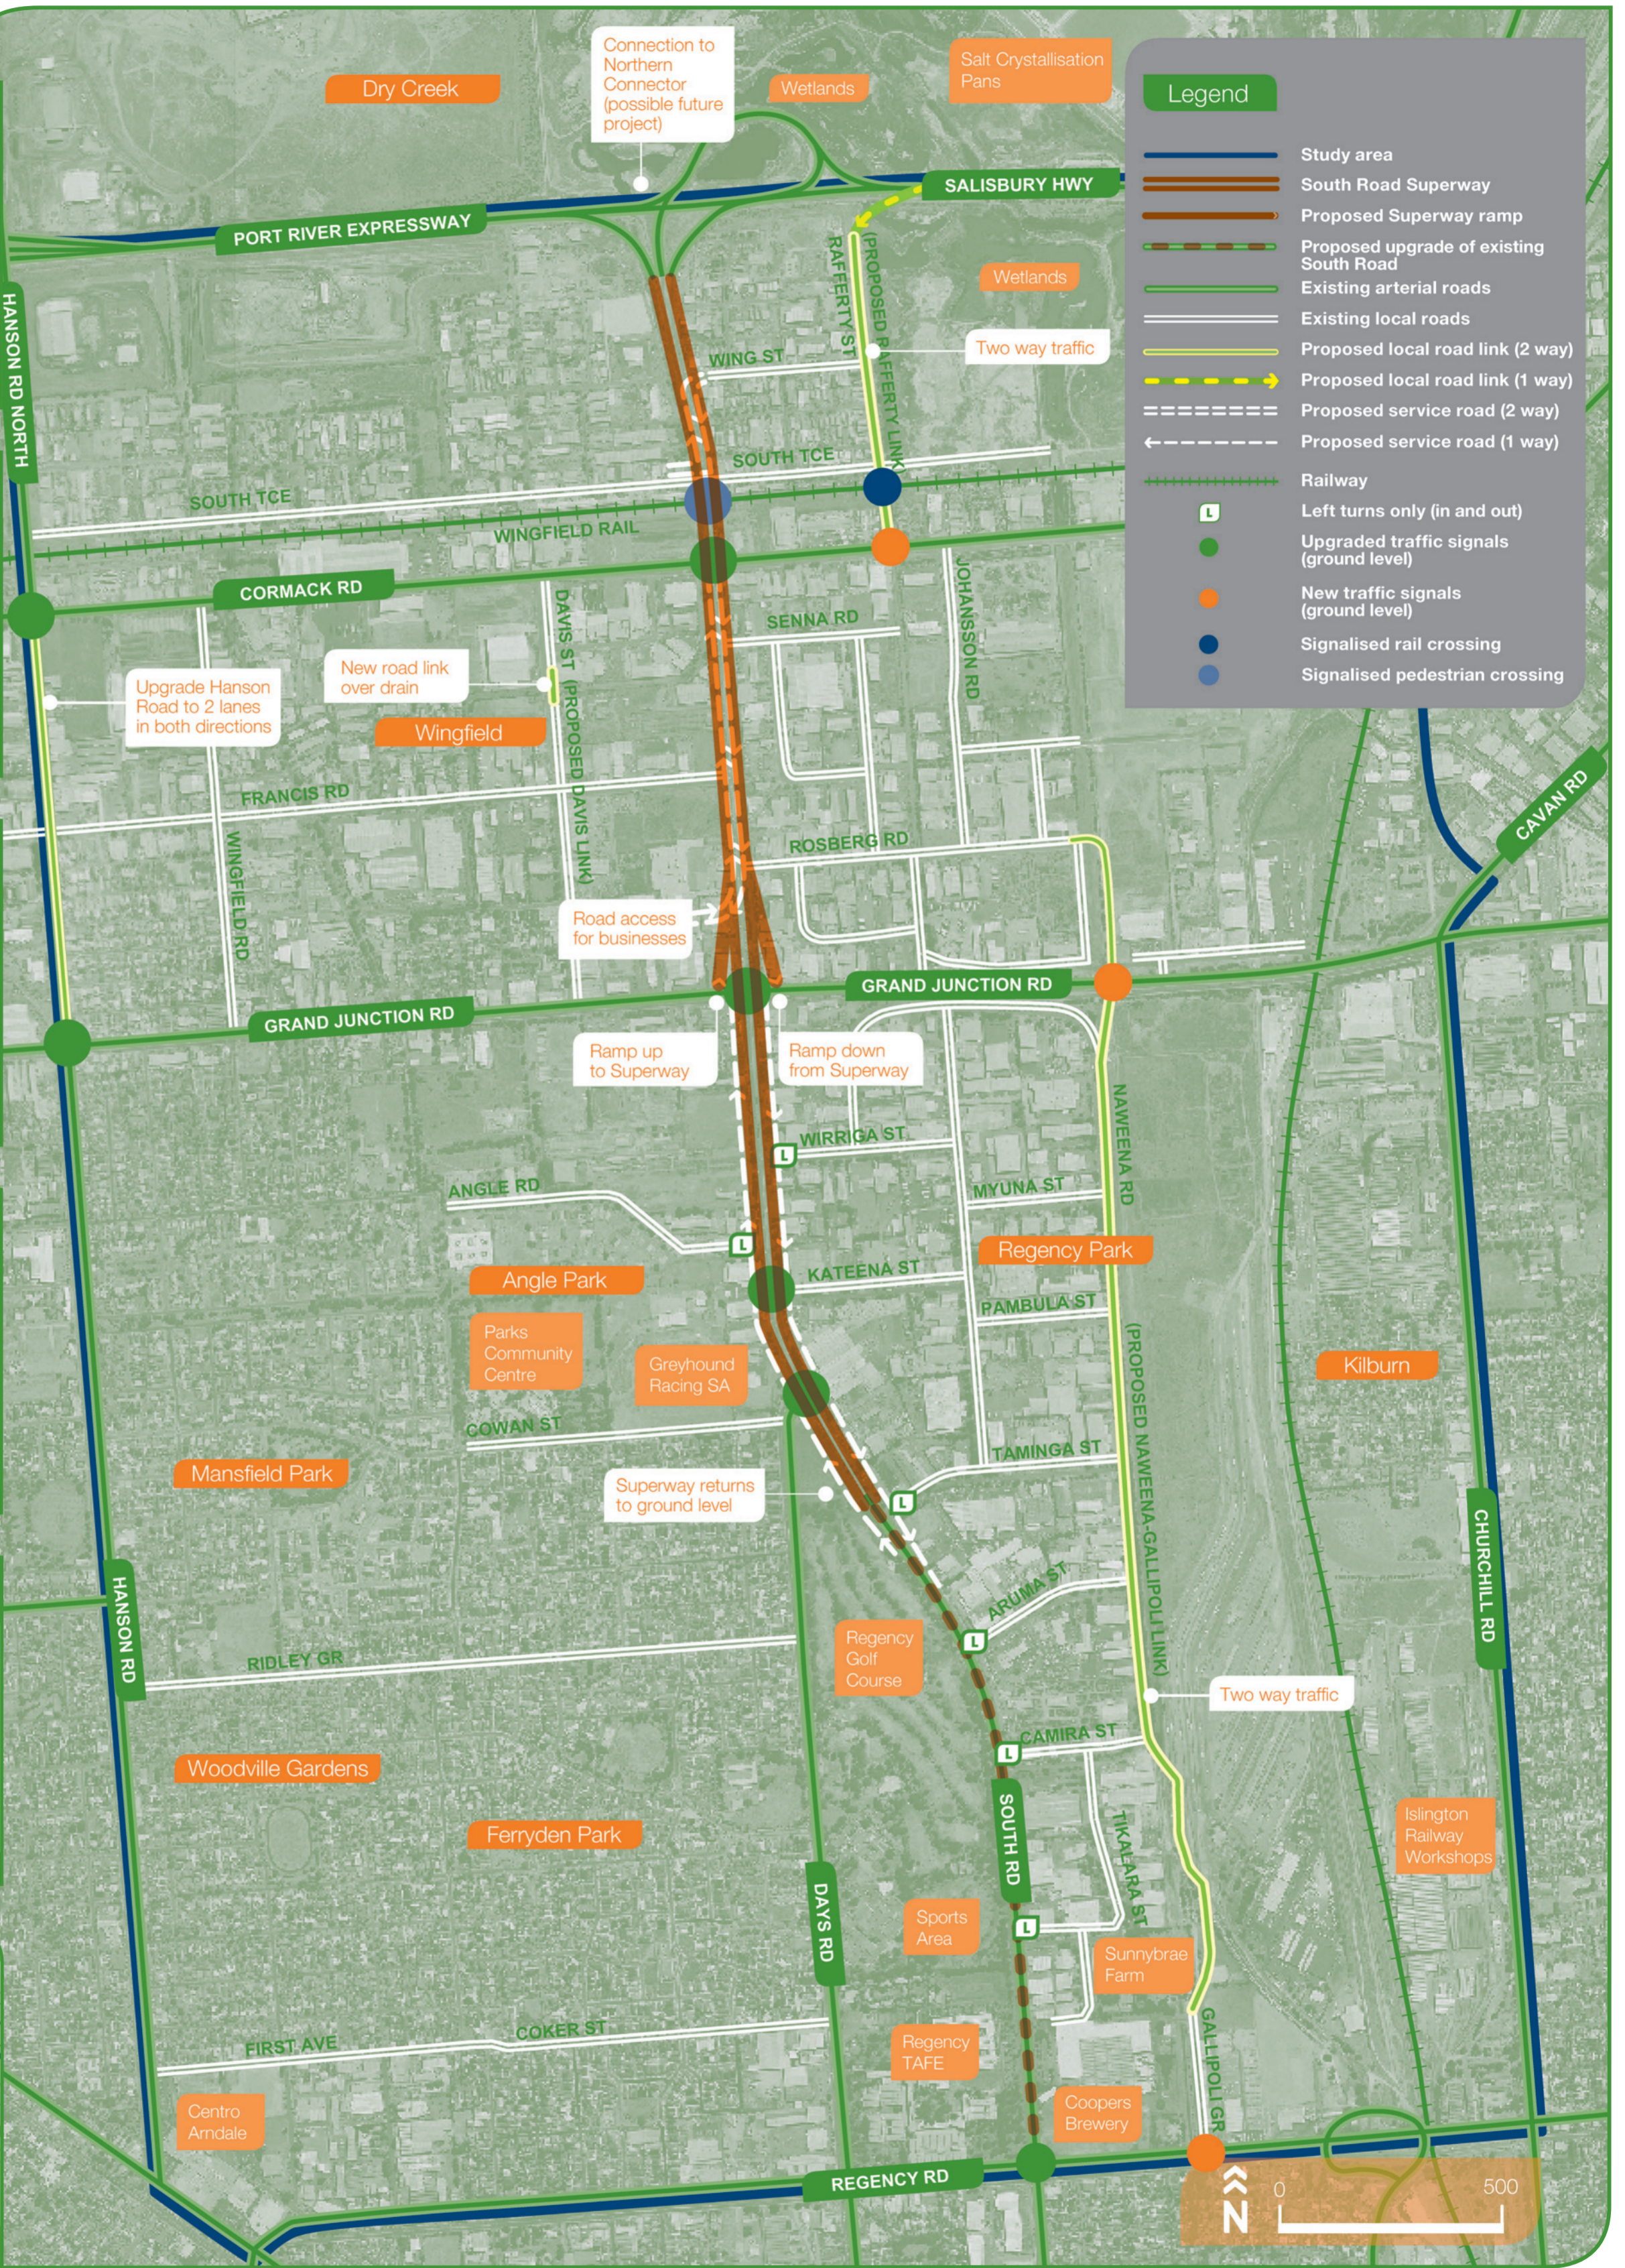

South Road Superway Concept Plan

Artist's impression South Terrace, Wingfield Rail and Superway

Artist's impression of Cormack Rd 'T' junction with South Rd service road and Superway

Artist's impression of South Rd service road/Grand Junction Intersection and Superway

Artist's impression typical cross-section dual pier Superway

Artist's impression typical cross-section single pier Superway

All enquiries: 1300 638 789
 Visit us online: www.infrastructure.sa.gov.au

Nation Building Program