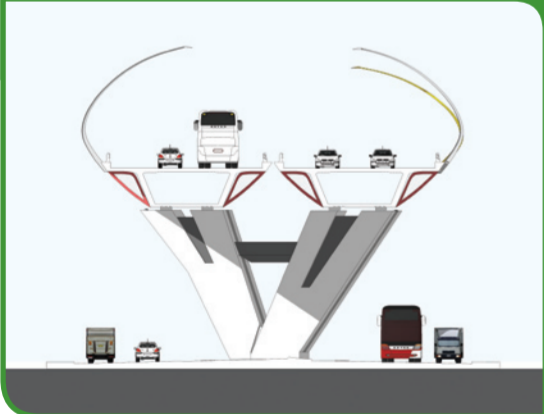

South Road Superway Concept Plan

Artist's impression South Terrace, Wingfield Rail and Superway

Artist's impression of Cormack Rd 'T' junction with South Rd service road and Superway

Artist's impression of South Rd service road/Grand Junction Intersection and Superway

Artist's impression typical cross-section dual pier Superway

Artist's impression typical cross-section single pier Superway

All enquiries: 1300 638 789
 Visit us online: www.infrastructure.sa.gov.au

Nation Building Program