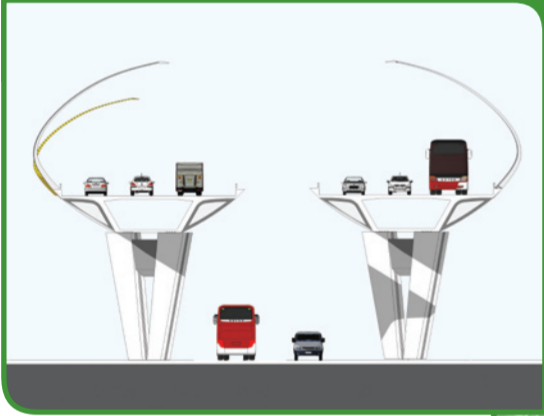

South Road Superway Concept Plan

Artist's impression South Terrace, Wingfield Rail and Superway

Artist's impression of Cormack Rd 'T' junction with South Rd service road and Superway

Artist's impression of South Rd service road/Grand Junction Intersection and Superway

Artist's impression typical cross-section dual pier Superway

Artist's impression typical cross-section single pier Superway

All enquiries: 1300 638 789
 Visit us online: www.infrastructure.sa.gov.au

Nation Building Program