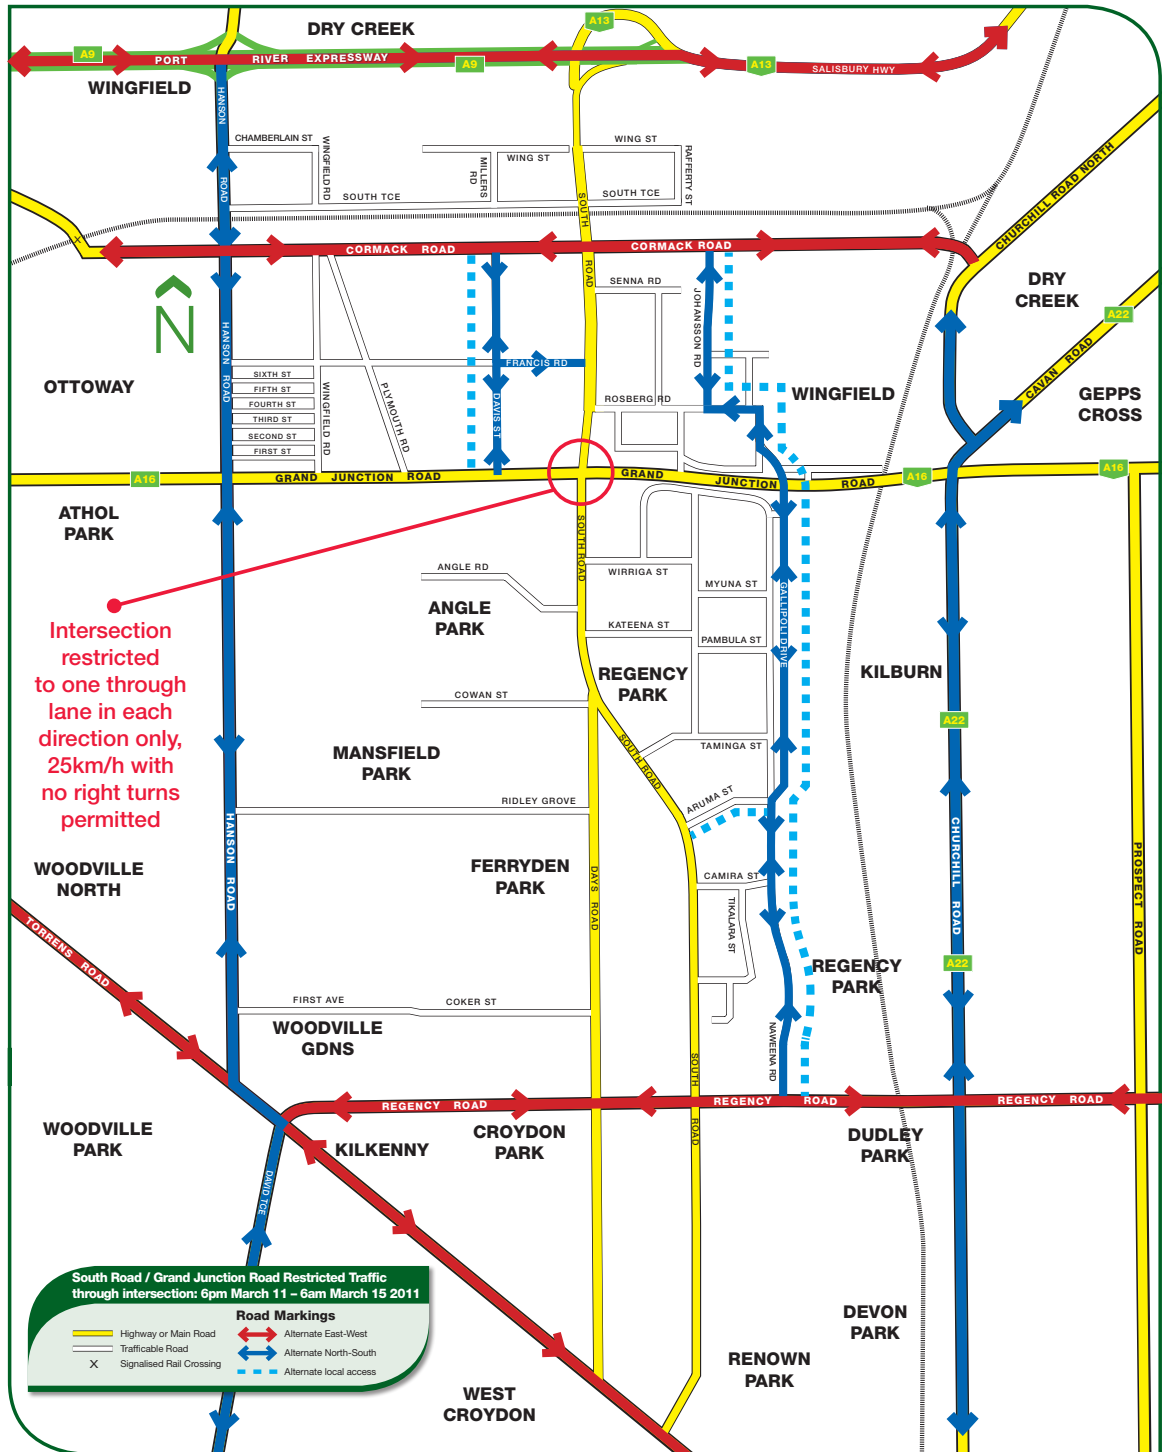

DELIVERING OUR TRANSPORT FUTURE NOW

north-south corridor south road superway

Alternate local access routes

The alternate local access routes to South Road are:

- **south-bound** – use Cormack Road through to Rosberg Road, Gallipoli Drive to Grand Junction Road or Cormack Road through to Davis Street and then Grand Junction Road
- **north-bound** – left turn permitted at the intersection, otherwise use Aruma Street through to Gallipoli Drive, Grand Junction Road.

The alternate local access route to Grand Junction Road are:

- **east-bound** – use Davis Street or Gallipoli Drive
- **west-bound** – left turn permitted at the intersection, otherwise use Rosberg Road through to Cormack Road.