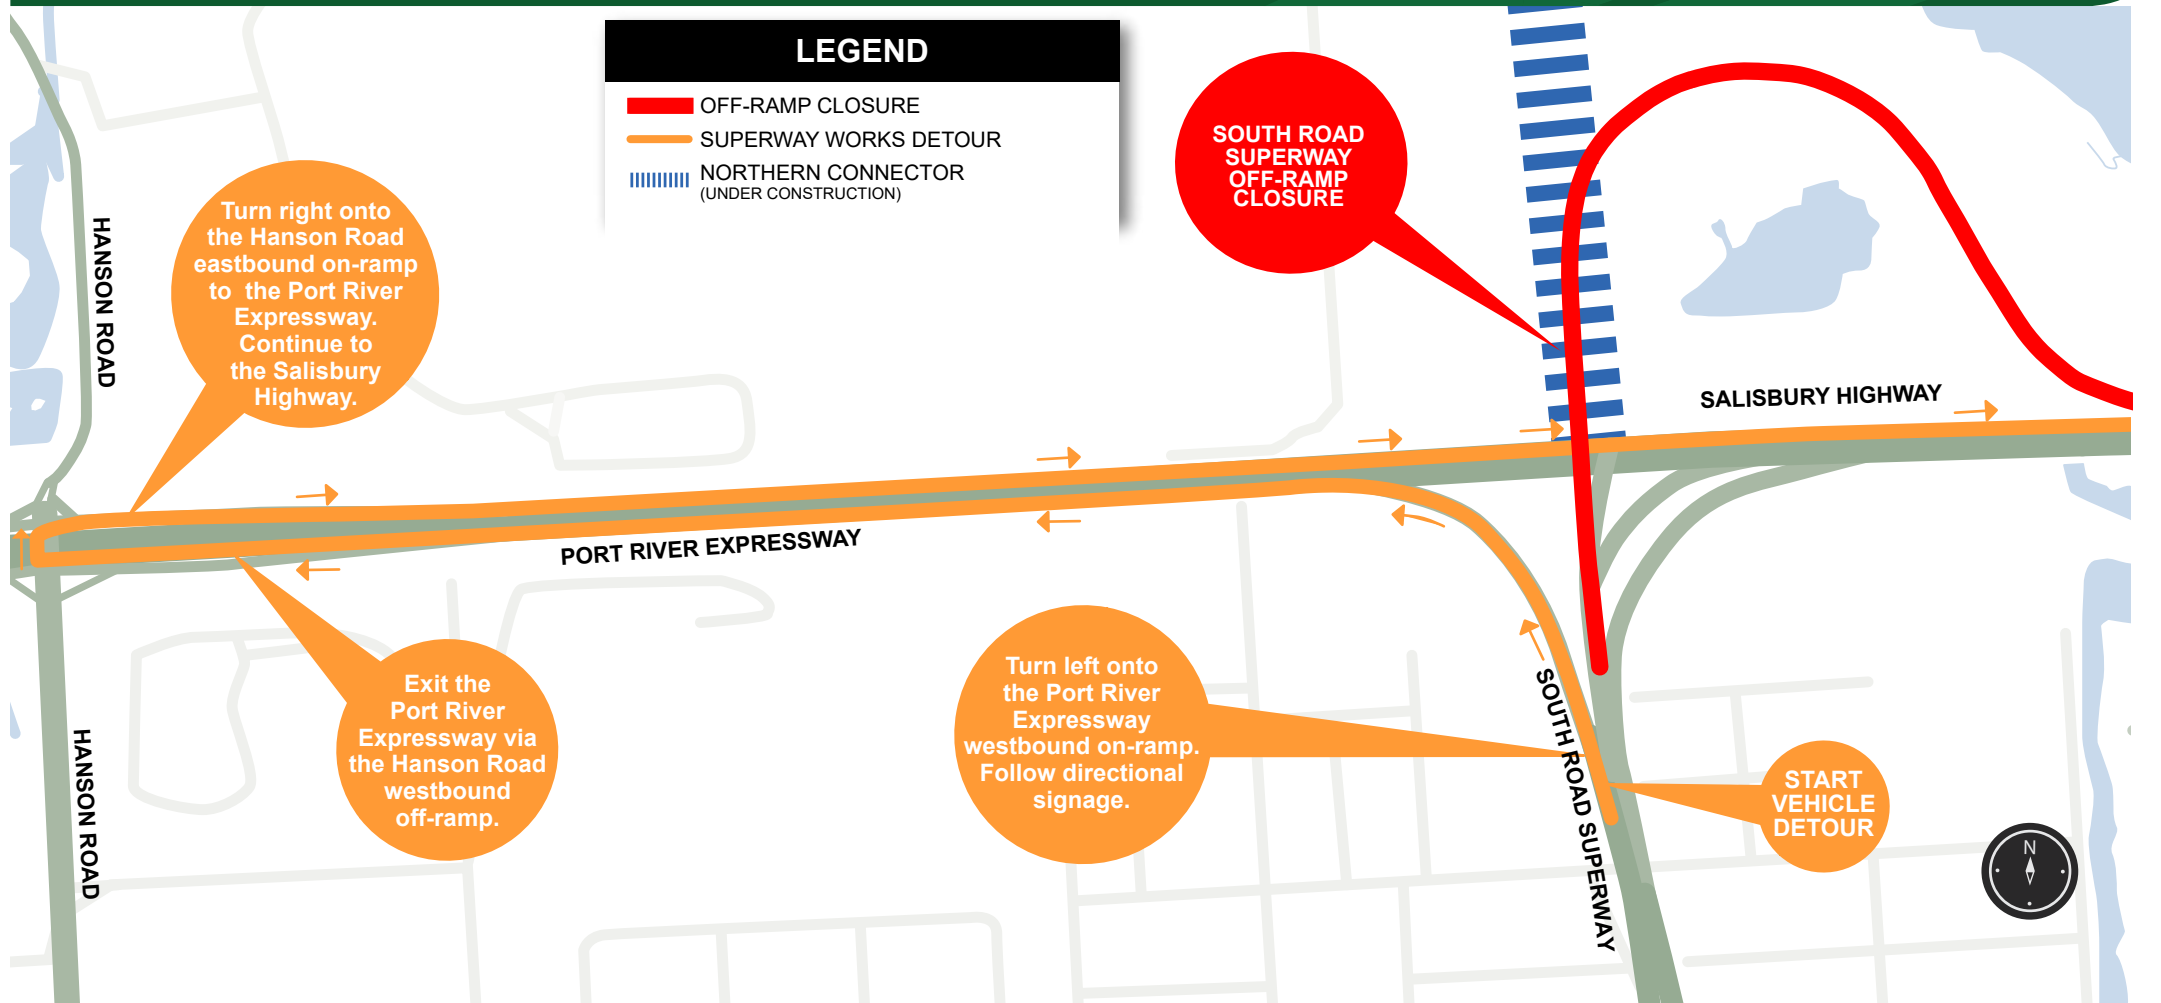

Detour for South Road Superway night works

For further information
Visit: dpti.sa.gov.au/northernconnector
Email: northernconnector@lendlease.com
Call: 1300 916 221