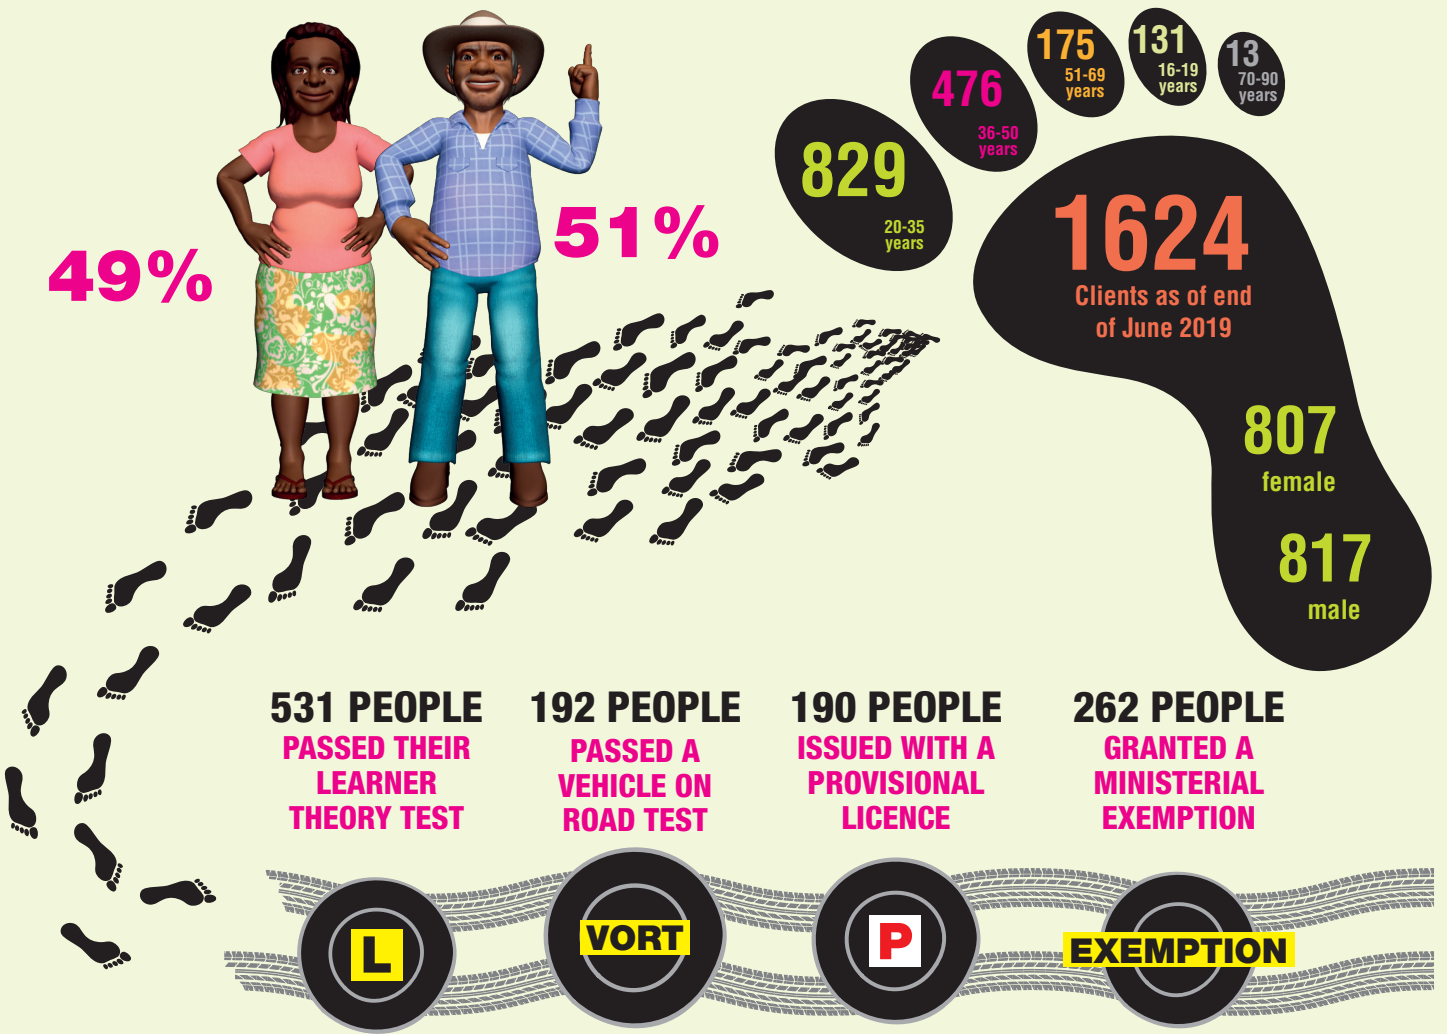

HOW'S IT TRACKING?

PLANNED FOR 2019					COMMUNITIES Amata Iwantja Kaltjiti Kanpi Mimili Nyapari Oak Valley Pipalyatjara Pukatja Yalata
	TEAM MEMBERS 6	DRIVING INSTRUCTORS 9	TRAINING VEHICLES 4	TEAM VISITS 31	

FOR MORE INFORMATION ABOUT ON THE RIGHT TRACK REMOTE, VISIT www.dpti.sa.gov.au/ontherighttrack

Government of South Australia
 Department of Planning,
 Transport and Infrastructure