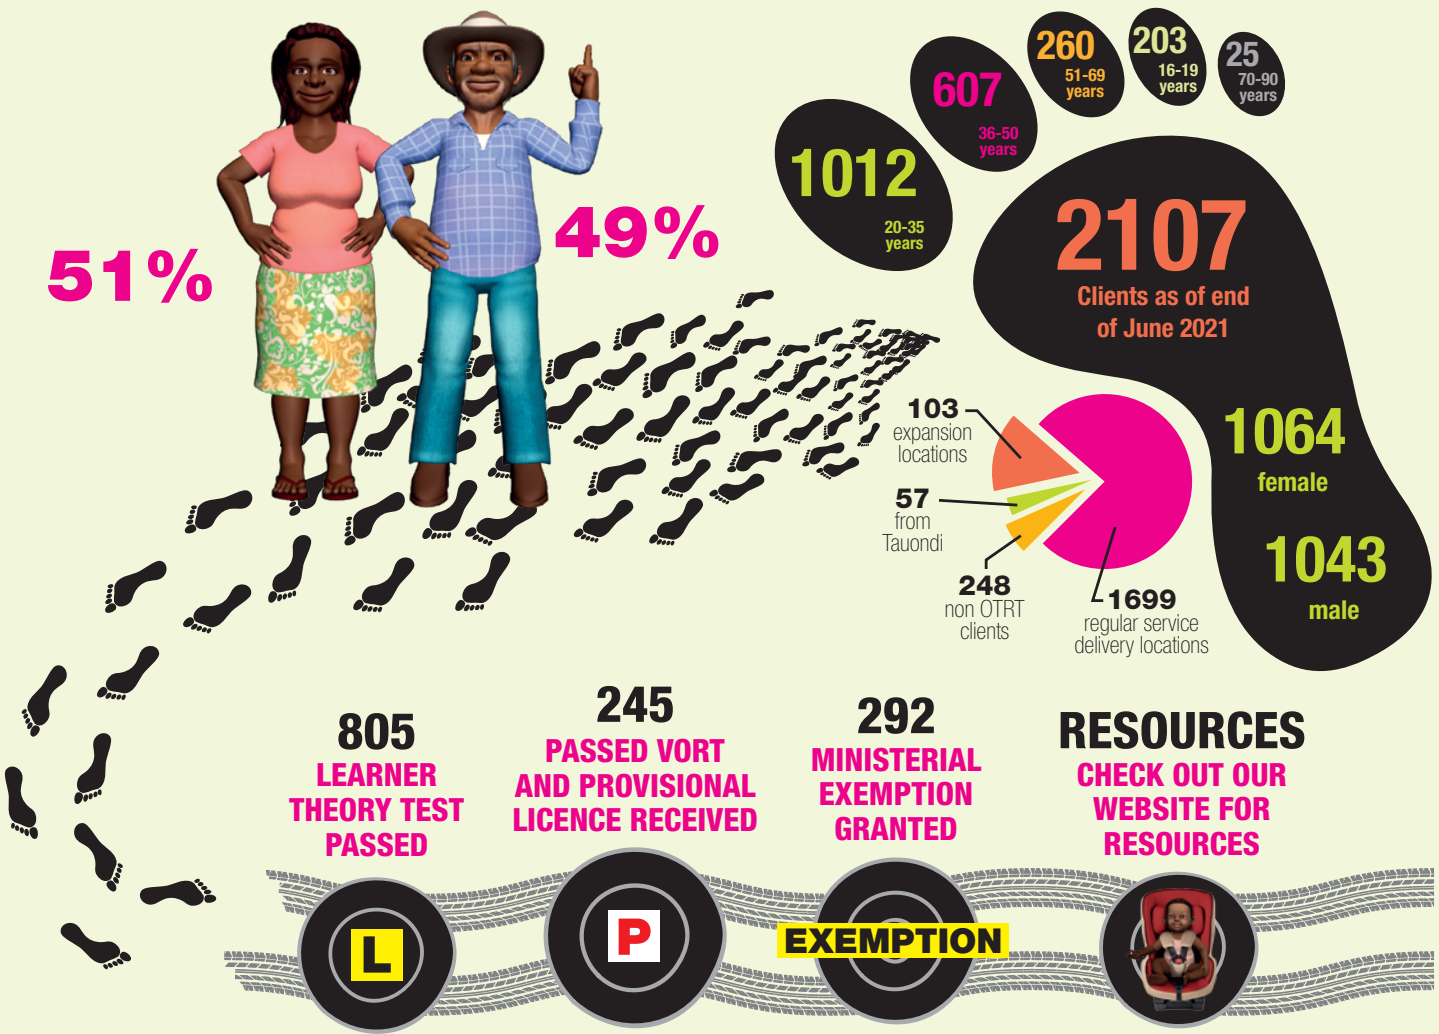

HOW'S IT TRACKING?

<p>PLANNED FOR 2022</p>	<p>TEAM MEMBERS 5</p>	<p>DRIVING INSTRUCTORS 9</p>	<p>TRAINING VEHICLES 5</p>	<p>TEAM VISITS 34</p>	<p>COMMUNITIES</p> <p>Amata Iwantja Kaltjiti Kanpi</p> <p>Mimili Nyapari Oak Valley</p> <p>Pipalyatjara Pukatja Yalata</p> <p>NEW COMMUNITIES COMMING SOON</p>
--------------------------------	---	--	--	---	--

FOR MORE INFORMATION ABOUT ON THE RIGHT TRACK REMOTE, VISIT www.dit.sa.gov.au/ontherighttrack