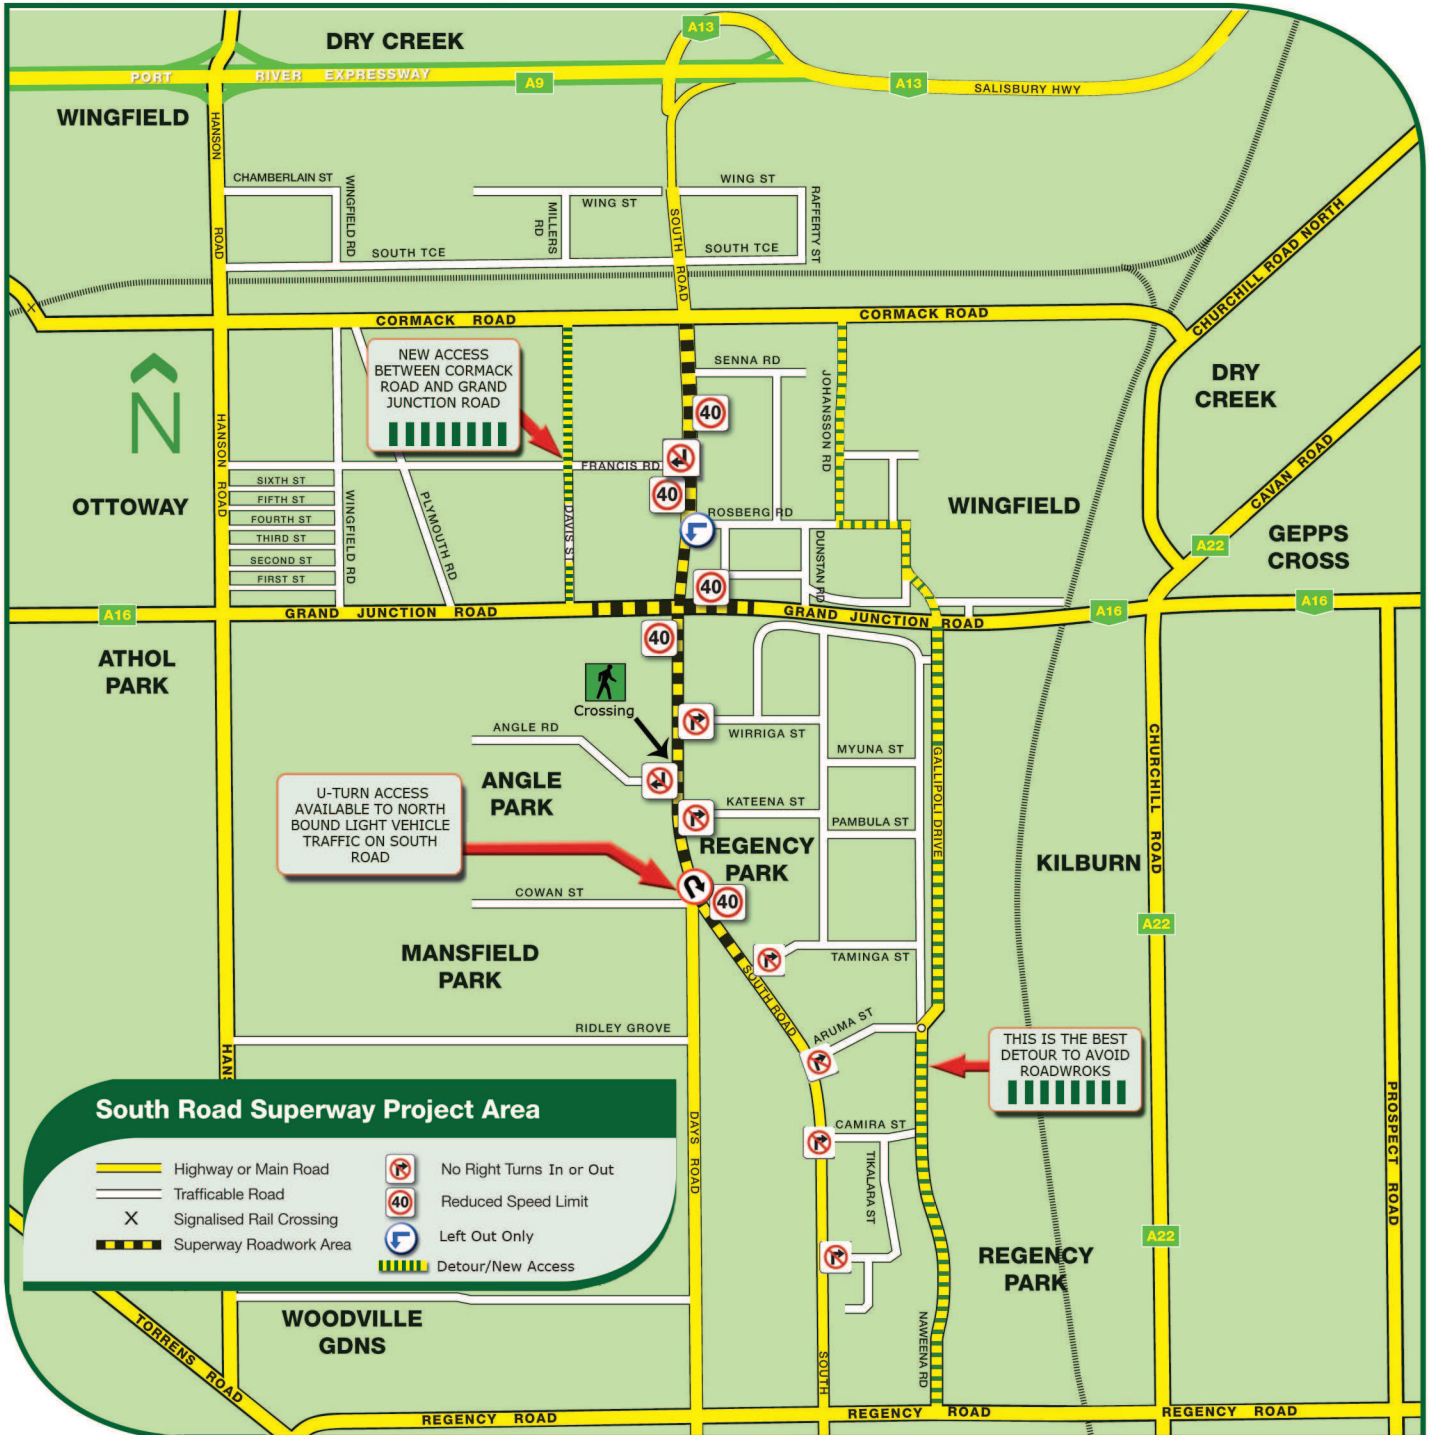

DELIVERING OUR TRANSPORT FUTURE NOW

north-south corridor

south road superway

Regency Park and Wingfield Access Map June 2012

All enquiries: 1300 638 789 Visit: www.infrastructure.sa.gov.au

Australian Government